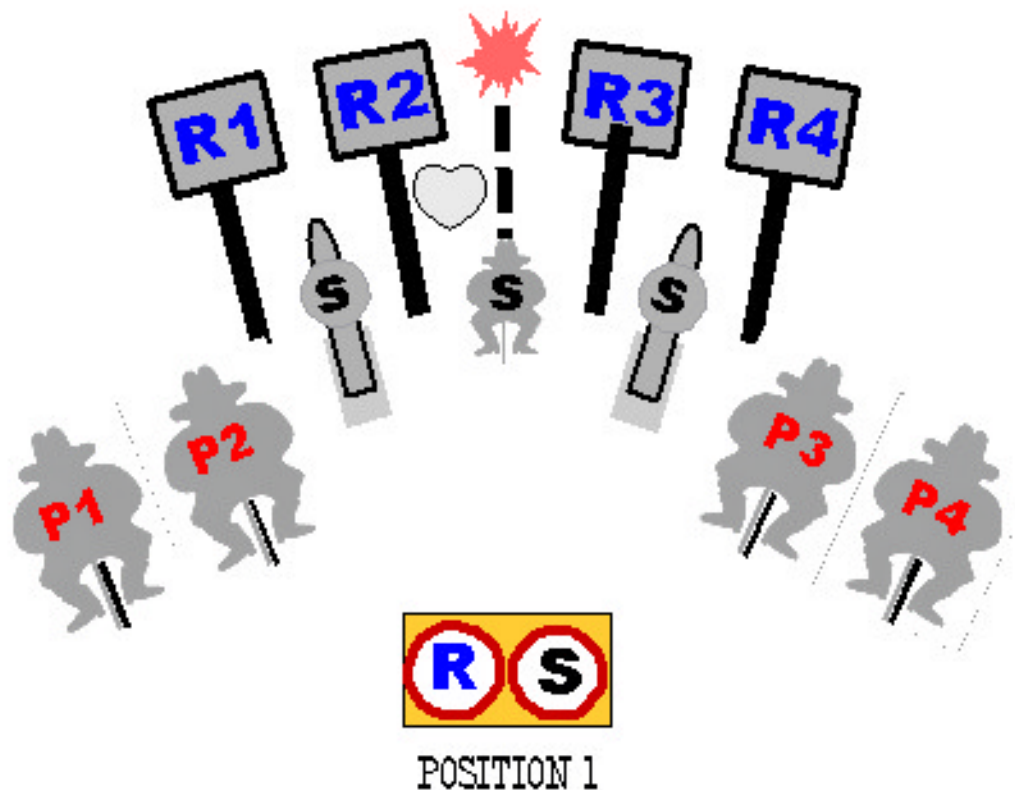

28=S

STAGE 1&2

★ 10 RIFLE 10 PISTOL 6 + SHOTGUN ★

START: STANDING @ POSITION 1, HANDS ON BELT.. PISTOLS LOADED WITH 5 ROUNDS EACH AND HOLSTERED. SHOTGUN STAGED AT POSITION 1, OPEN AND EMPTY. RIFLE STAGED AT POSITION 3, LOADED WITH 10.

WHEN READY SAY: "I'VE GOT YOU COVERED"

--

AT THE BEEP: WITH SHOTGUN ENGAGE THE 4 KNOCK-DOWNS, ANY ORDER. TAKE SHOTGUN AND MOVE TO POSITION 2. MAKE SHOTGUN SAFE. WITH PISTOLS ENGAGE TARGETS P1, P4, P2, P3. P1, P4, P2, P3, P1, P4. HOLSTER. TAKE SHOTGUN AND MOVE TO POSITION 3. MAKE SHOTGUN SAFE. WITH RIFLE ENGAGE SAME AS PISTOL, MAKE RIFLE SAFE. NOW WITH SHOTGUN ENGAGE THE 2 KNOCK-DOWNS, ANY ORDER. **STAGE OVER.**

STAGE 3&4

NOTE: YOU MUST ENGAGE THE BIRD, IF YOU MISS OR DO NOT GET THE SHOT OFF YOU MUST ENGAGE THE MAKE UP TARGET. ONLY AFTER THE BIRD HAS HIT THE GROUND MAY YOU ENGAGE THE MAKE UP TARGET.

★ 10 RIFLE 10 PISTOL 4+ SHOTGUN ★