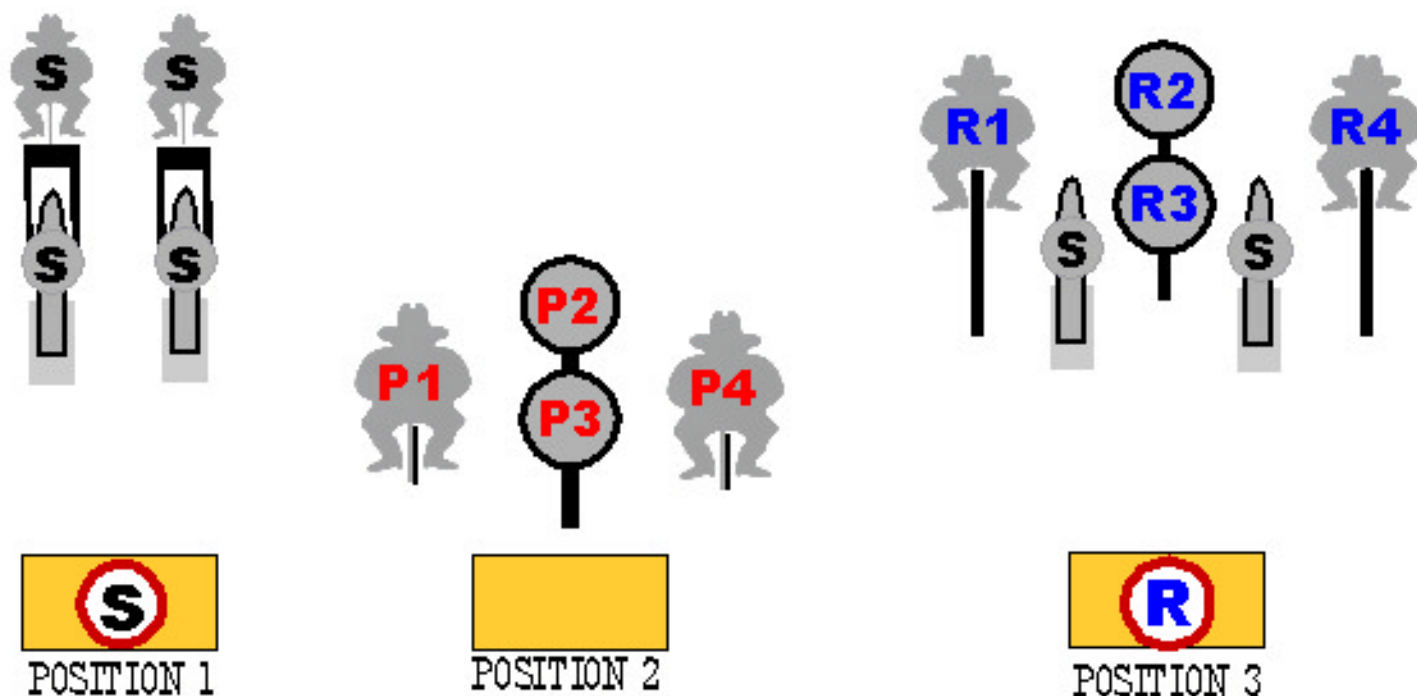

DB/ Clay Hayden

ANNUAL

S.A.S.S. BUDDY

MATCH

3 BAYS ... EACH STAGE

IS SHOT TWICE

60=R

60=P

28=S

STAGE 1&2

★ 10 RIFLE 10 PISTOL 6 + SHOTGUN ★

START: STANDING @ POSITION 1, HANDS ON BELT.. PISTOLS LOADED WITH 5 ROUNDS EACH AND HOLSTERED. SHOTGUN STAGED AT POSITION 1, OPEN AND EMPTY. RIFLE STAGED AT POSITION 3, LOADED WITH 10.

WHEN READY SAY: "I'VE GOT YOU COVERED"

--

AT THE BEEP: WITH SHOTGUN ENGAGE THE 4 KNOCK-DOWNS, ANY ORDER. TAKE SHOTGUN AND MOVE TO POSITION 2. MAKE SHOTGUN SAFE. WITH PISTOLS ENGAGE TARGETS P1, P4, P2, P3. P1, P4, P2, P3, P1, P4. HOLSTER. TAKE SHOTGUN AND MOVE TO POSITION 3. MAKE SHOTGUN SAFE. WITH RIFLE ENGAGE SAME AS PISTOL, MAKE RIFLE SAFE. NOW WITH SHOTGUN ENGAGE THE 2 KNOCK-DOWNS, ANY ORDER. **STAGE OVER.**

STAGE 3&4

NOTE: YOU MUST ENGAGE THE BIRD, IF YOU MISS OR DO NOT GET THE SHOT OFF YOU MUST ENGAGE THE MAKE UP TARGET. ONLY AFTER THE BIRD HAS HIT THE GROUND MAY YOU ENGAGE THE MAKE UP TARGET.

★ 10 RIFLE 10 PISTOL 4+ SHOTGUN ★